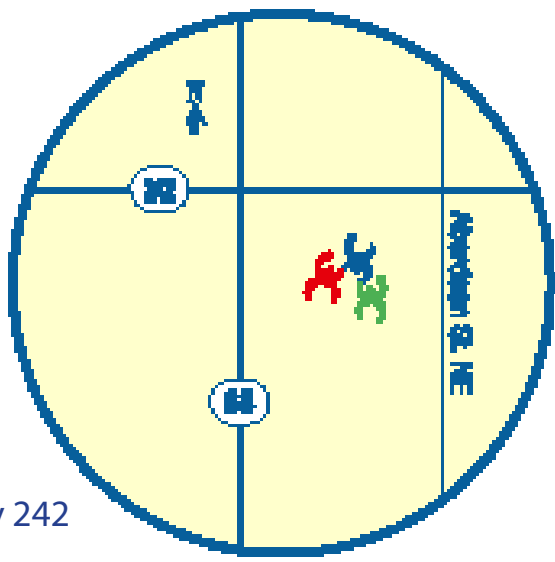

12440 Aberdeen Street NE. Suite 101
Blaine, MN 55449

Located at the SE corner of hwy 65 and hwy 242